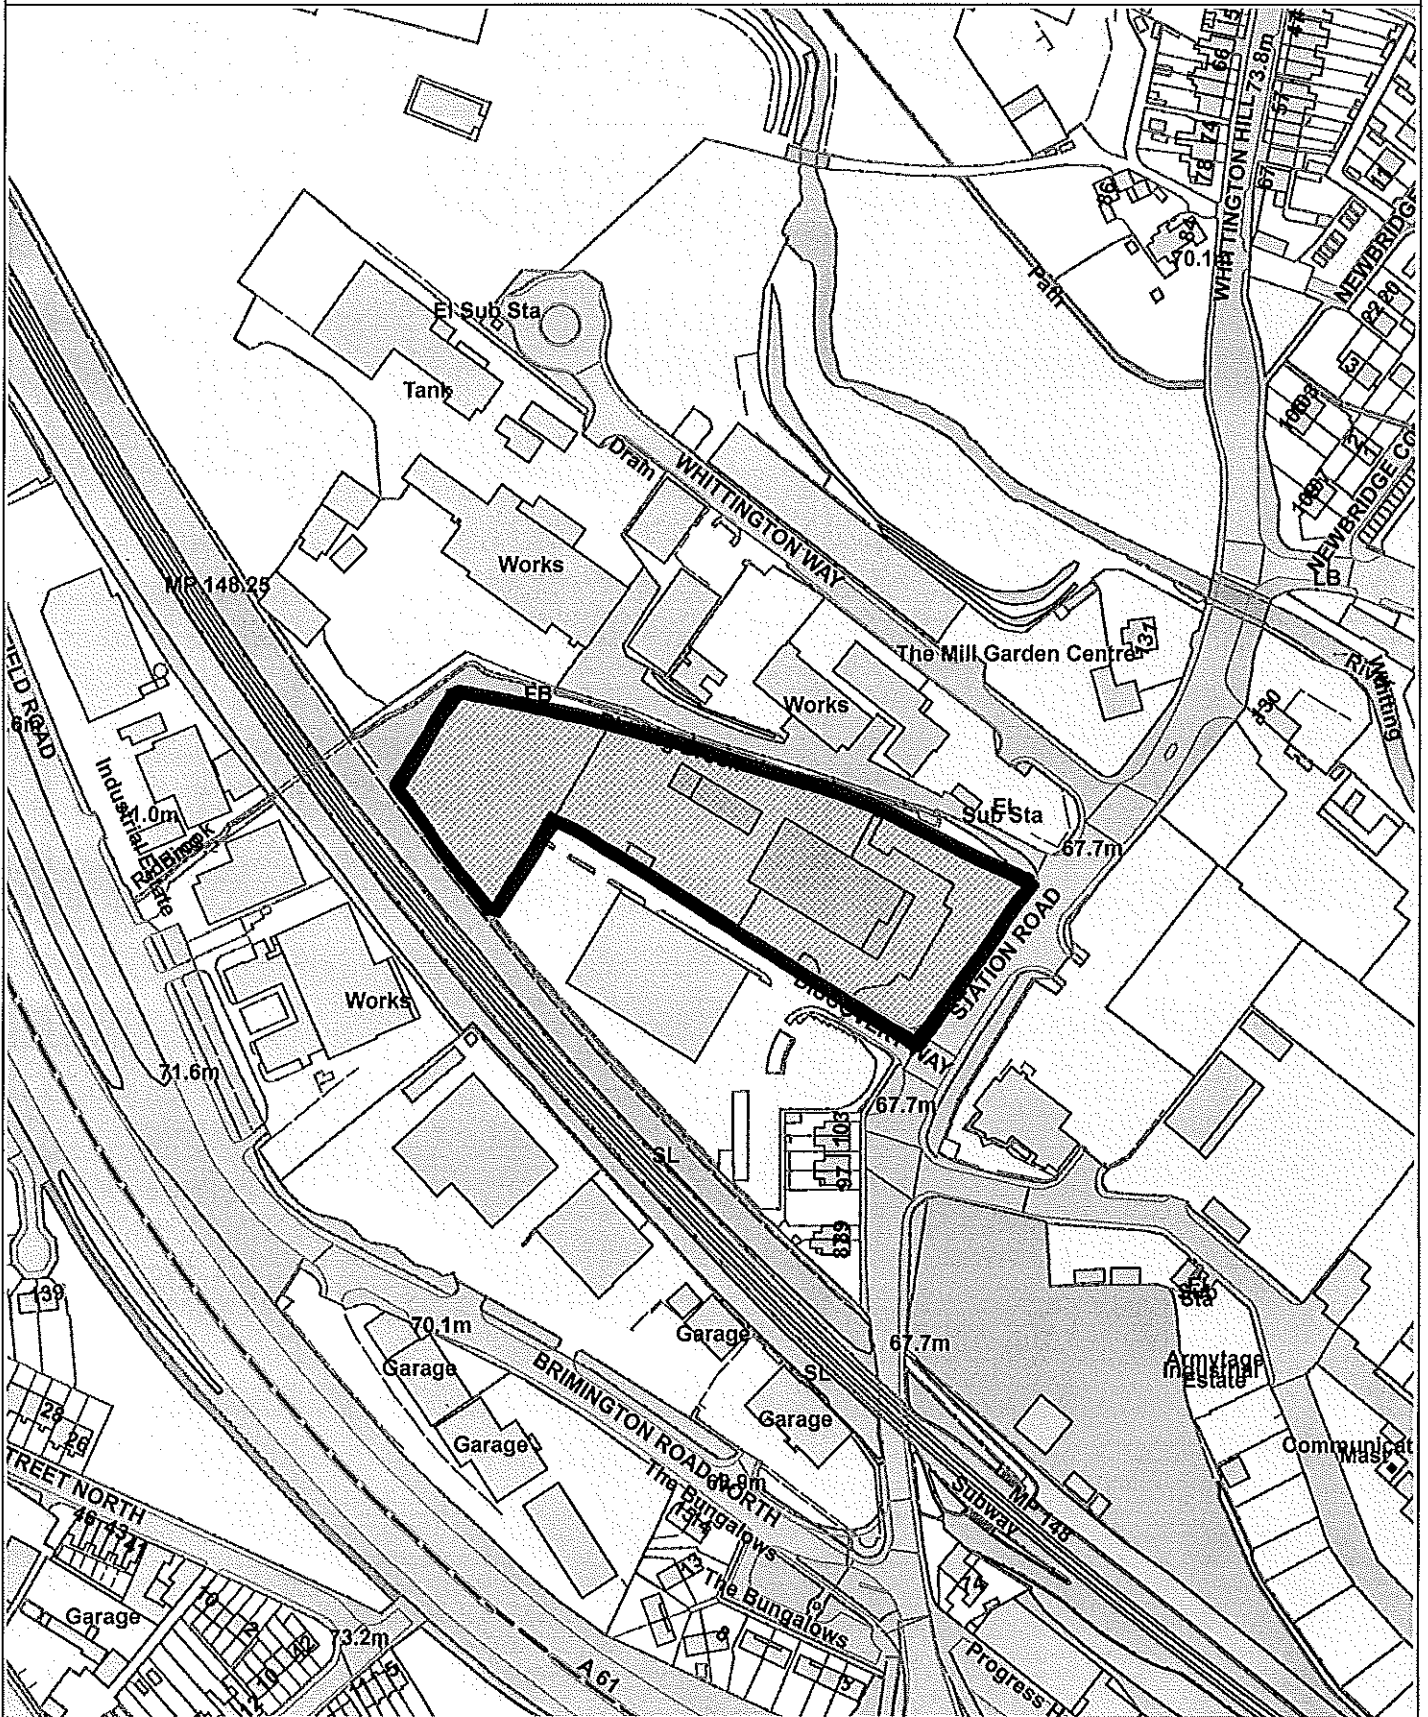

PLAN - CHE/17/00327/FUL - Discovery Way, Whittington Moor

CHESTERFIELD
BOROUGH COUNCIL

Reproduced from the Ordnance Survey map with the permission of the Controller of Her Majesty's Stationery Office © Crown Copyright 2012.
 Unauthorised reproduction infringes Crown Copyright and may lead to prosecution or civil proceedings.
 Chesterfield Borough Council Licence No. 100018505 (2017)

Scale 1:2477